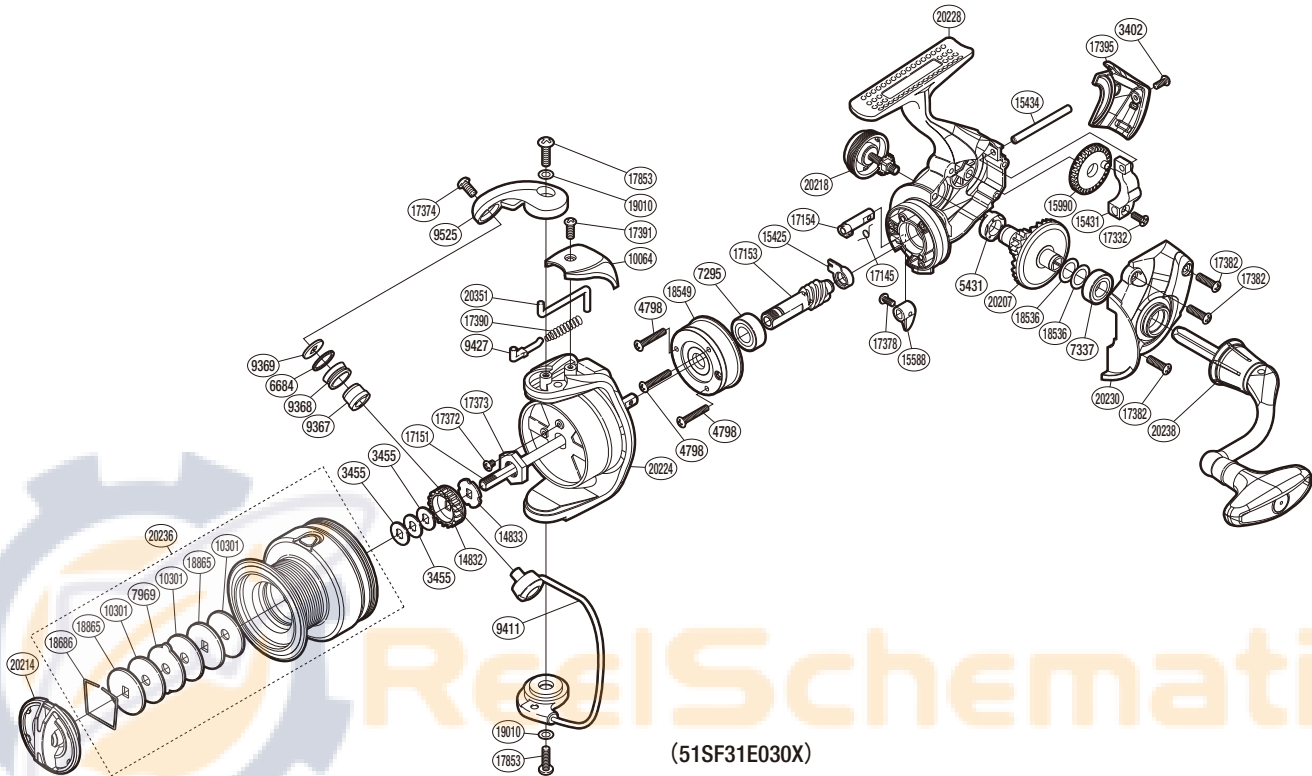

SHIMANO

FX

FXC3000FC

(51SF31E030X)

Please note that the number of adjusting washers may not be the same as shown in the exploded views.
(Adjustment will vary with each individual product.)

Part No.	Description	Part No.	Description	Part No.	Description
RD 3402	Screw	RD14833	Spool Support B	RD17391	Screw
RD 3455	Spool Washer	RD15425	Pinion Gear Bushing	RD17395	Rear Protector
RD 4798	Screw	RD15431	Oscillating Slider	RD17853	Screw
RD 5431	Drive Gear Bushing	RD15434	Oscillating Guide	RD18536	Washer
RD 6684	Line Roller Spacer	RD15588	Anti-Reverse Lever	RD18549	Roller Clutch Assembly
RD 7295	Ball Bearing	RD15990	Oscillating Gear	RD18686	Drag Washer Retainer
RD 7337	Ball Bearing	RD17145	Anti-Reverse Cam Spring	RD18865	Key Washer
RD 7969	Eared Washer	RD17151	Main Shaft	RD19010	Washer
RD 9367	Line Roller Bushing	RD17153	Pinion Gear	RD20207	Drive Gear
RD 9368	Line Roller	RD17154	Anti-Reverse Cam	RD20214	Drag Knob Assembly
RD 9369	Line Roller Washer	RD17332	Screw	RD20218	Handle Screw Cap
RD 9411	Bail Assembly	RD17372	Screw	RD20224	Rotor
RD 9427	Bail Spring Guide A	RD17373	Rotor Nut	RD20228	Body
RD 9525	Bail Arm	RD17374	Screw	RD20230	Side Cover
RD10064	Bail Spring Cover	RD17378	Screw	RD20236	Spool Assembly
RD10301	Drag Washer	RD17382	Screw	RD20238	Handle Assembly
RD14832	Spool Support A	RD17390	Bail Spring	RD20351	Bail Trip Lever